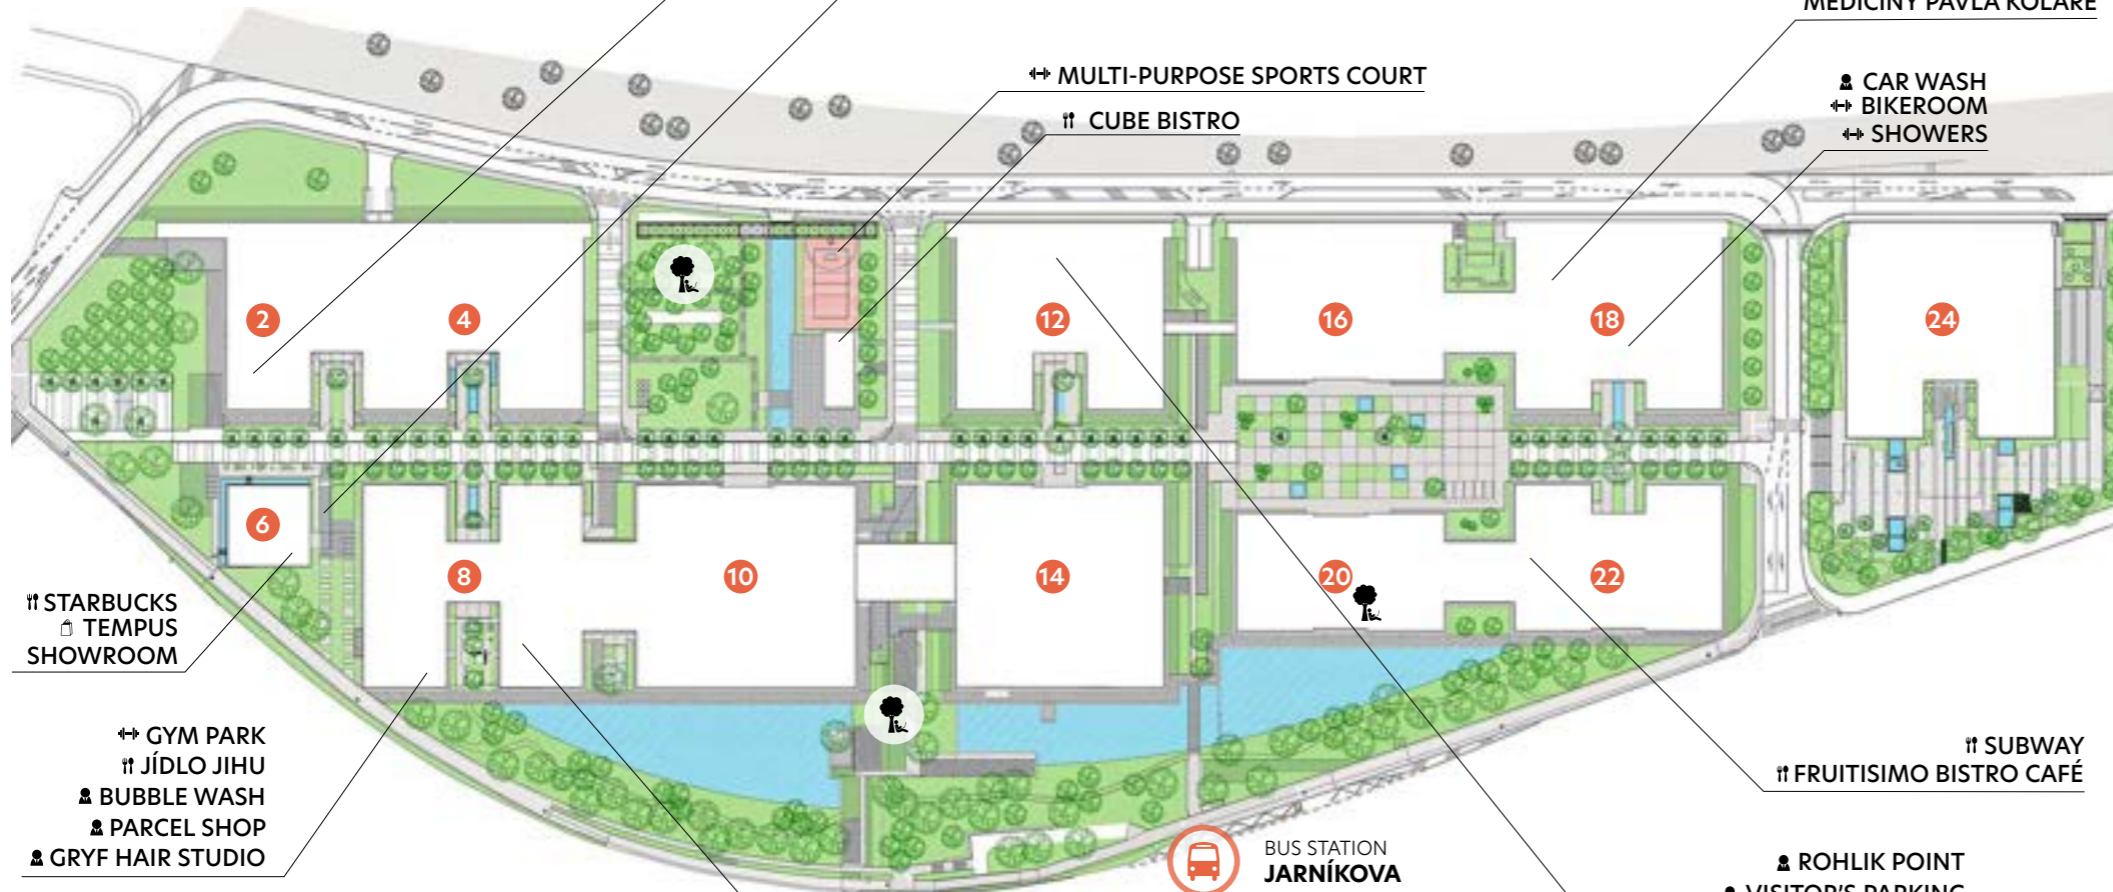

# FUN

- ◆ multi-purpose sports court (volleyball, football, basketball)
- ◆ events
- ◆ food trucks
- ◆ sauna
- ◆ picnic and BBQ equipment for free use
- ◆ design seating areas
- ◆ sunbeds for relaxing
- ◆ outdoor art works
- ◆ outdoor chess
- ◆ free yoga classes for tenants

# SITE PLAN

¶ STARBUCKS  
 ☐ TEMPUS SHOWROOM  
 ↔ GYM PARK  
 ¶ JÍDLO JIHU  
 ☐ BUBBLE WASH  
 ☐ PARCEL SHOP  
 ☐ GRYF HAIR STUDIO

¶ GOODLUNCH  
 ☐ EV CHARGING STATION

↔ MULTI-PURPOSE SPORTS COURT  
 ¶ CUBE BISTRO

☐ CENTRUM POHYBOVÉ MEDICÍNY PAVLA KOLÁŘE

☐ CAR WASH  
 ↔ BIKEROOM  
 ↔ SHOWERS

 BUS STATION JARNÍKOVA

¶ SUBWAY  
 ¶ FRUITISIMO BISTRO CAFÉ

☐ ROHLIK POINT  
 ☐ VISITOR'S PARKING  
 ☐ THE PARK POINT  
 ☐ BULOVKA PREMIUM CLINIC