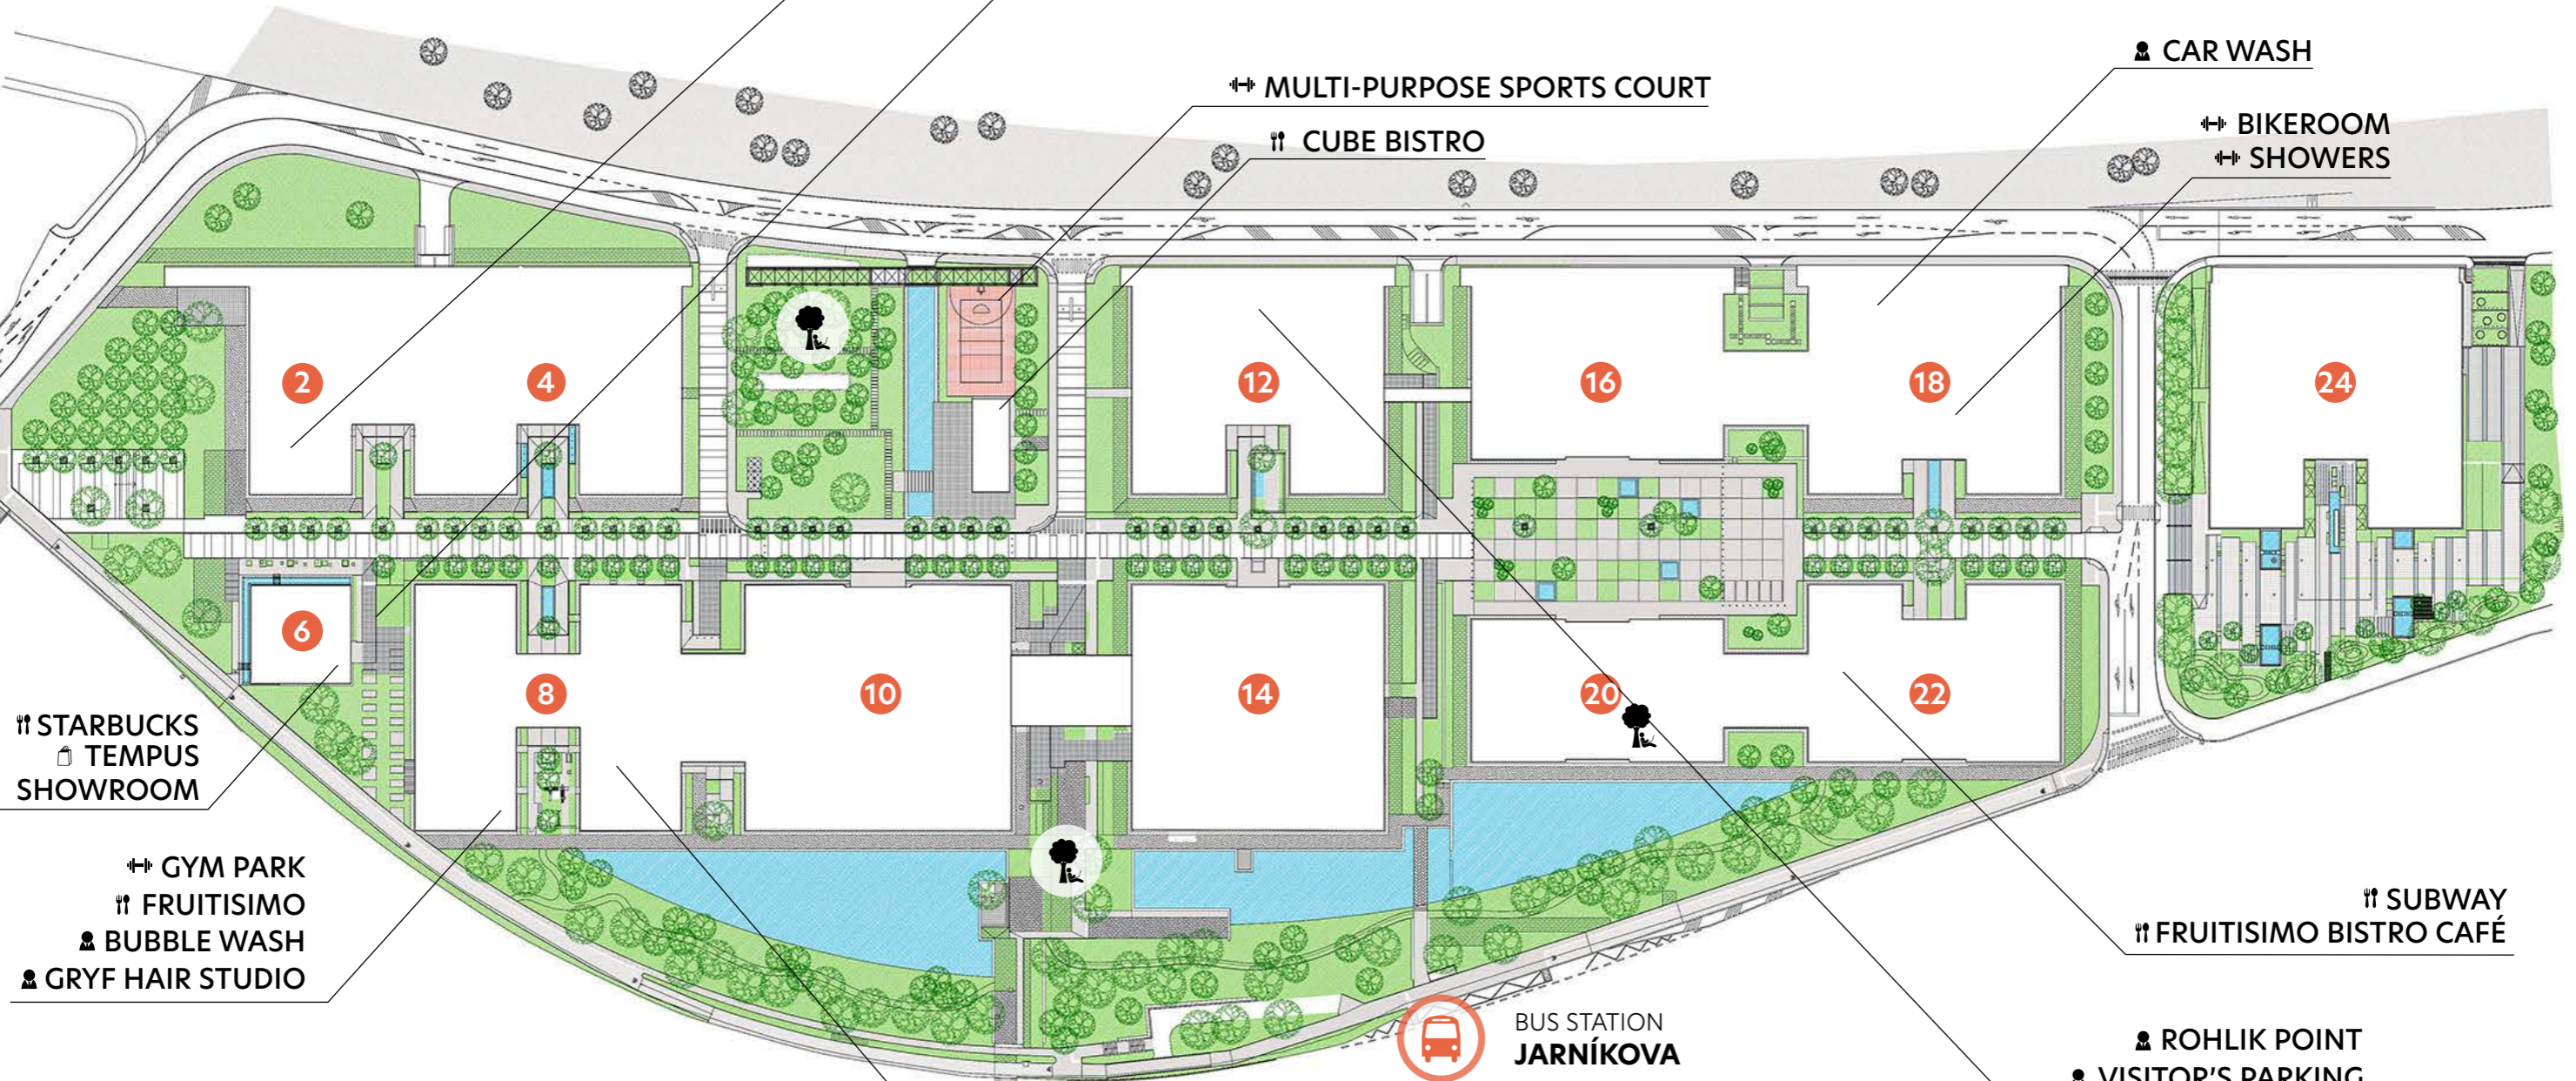

|| S-FOOD

EV CHARGING STATION

|| MULTI-PURPOSE SPORTS COURT

|| CUBE BISTRO

|| CAR WASH

|| BIKEROOM
|| SHOWERS

|| STARBUCKS
|| TEMPUS
SHOWROOM

|| GYM PARK
|| FRUITISIMO
|| BUBBLE WASH
|| GRYF HAIR STUDIO

|| SUBWAY
|| FRUITISIMO BISTRO CAFÉ

BUS STATION
JARNÍKOVA

|| ROHLIK POINT
|| VISITOR'S PARKING
|| THE PARK POINT

|| PARCEL SHOP
|| PICK UP POINT, ZÁSILKOVNA
|| SCOTT WEBER
|| ATM KB
|| 1 MINUTE
|| ABCLINIC
|| JÍDLO JIHU
|| PUZZLE SALADS
|| CANADIAN MEDICAL CARE

- LEISURE ZONES
- RESTAURANT
- SERVICES
- STORE
- SPORT